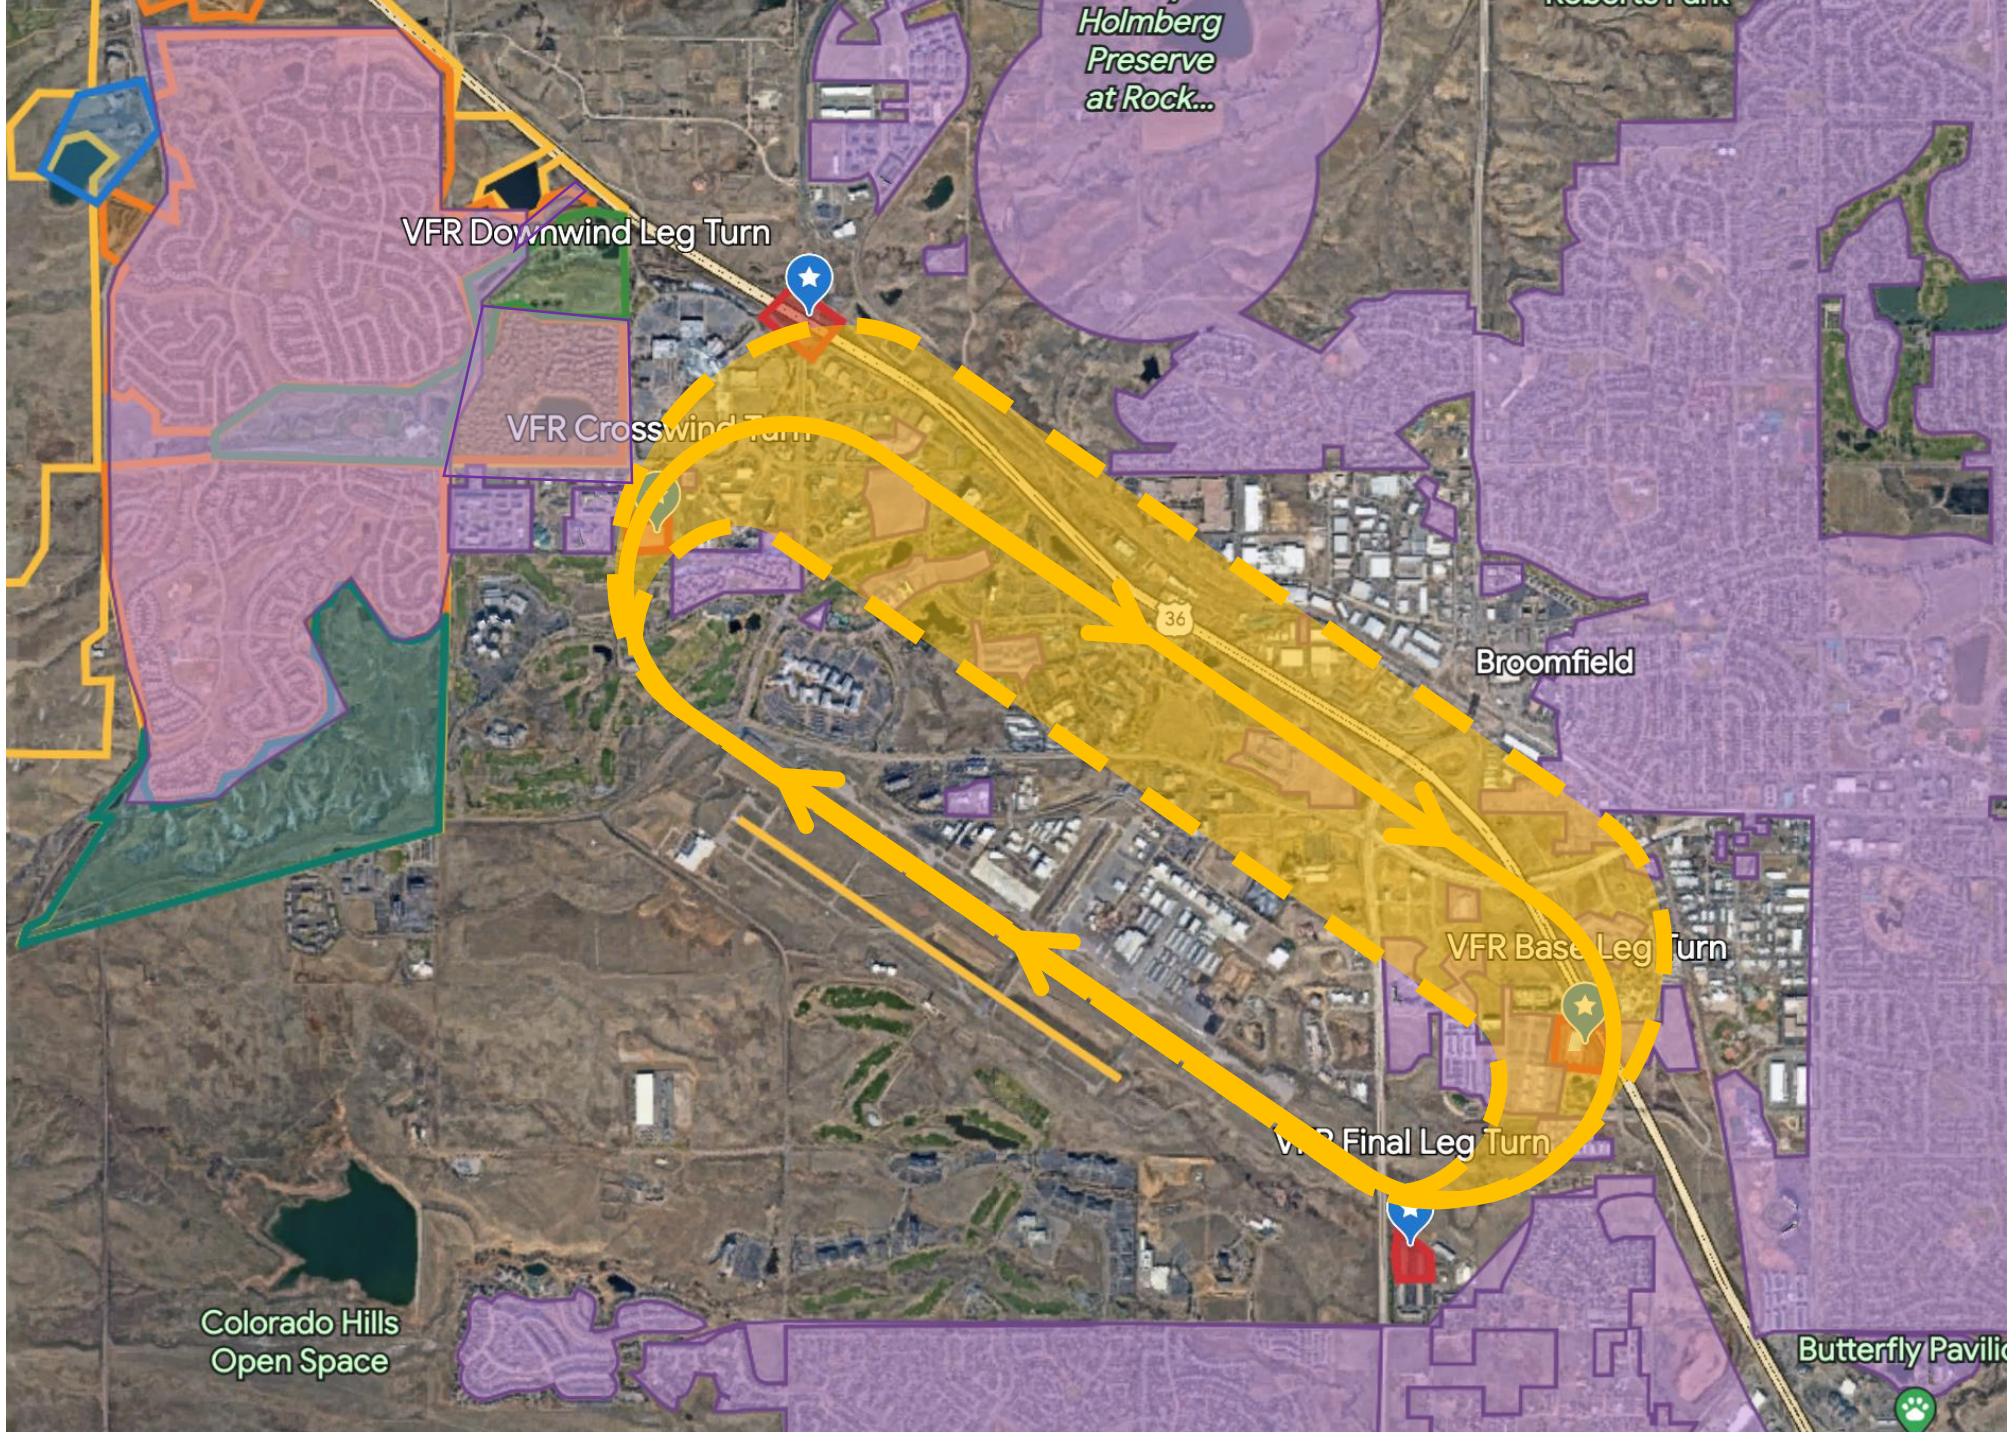

30R Take-off Towards Superior
Night Time Touch and Goes
(Take-offs Towards Westminster
Opposite Direction)

Holmberg Preserve at Rock...

VFR Downwind Leg Turn

VFR Crosswind Turn

Broomfield

VFR Bas. Leg Turn

VFR Final Leg Turn

Colorado Hills Open Space

Butterfly Pavilion

36

Holmberg Preserve at Rock...

VFR Downwind Leg Turn

VFR Crosswind Turn

Broomfield

VFR Base Leg Turn

VFR Final Leg Turn

Colorado Hills Open Space

Butterfly Pavilion

36

VFR Downwind Leg Turn

VFR Crosswind Turn

VFR Base Leg Turn