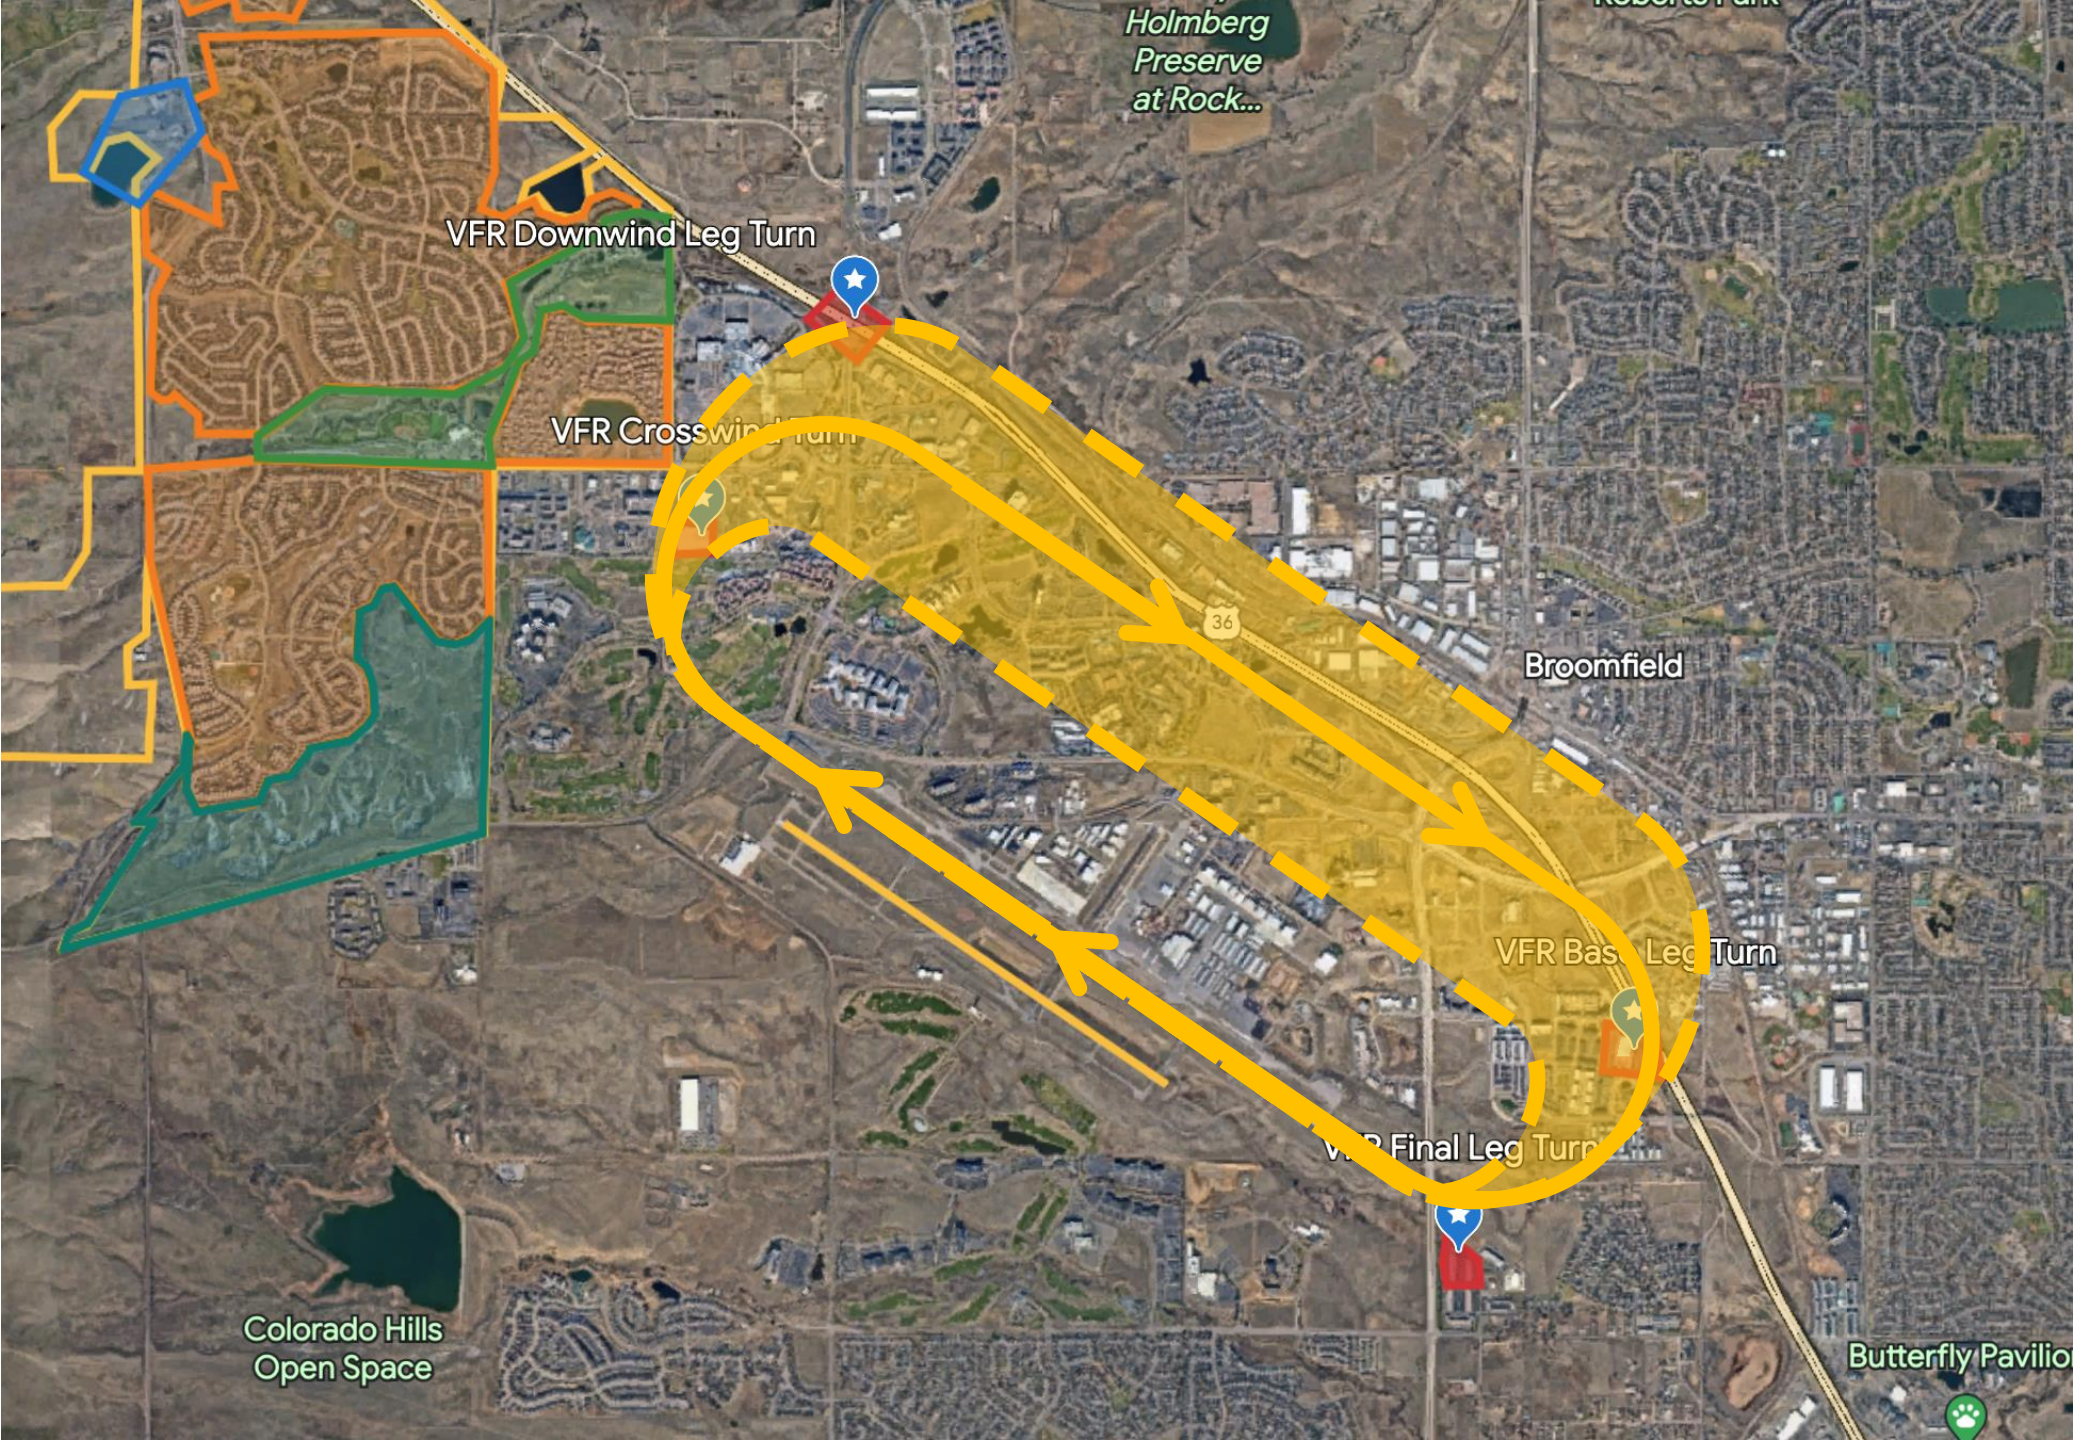

30R Take-off Towards Superior
Night Time Touch and Goes
(Take-offs Towards Westminster
Opposite Direction)

Holmberg Preserve at Rock...

VFR Downwind Leg Turn

VFR Crosswind Turn

Broomfield

VFR Bas. Leg Turn

VFR Final Leg Turn

Colorado Hills Open Space

Butterfly Pavilion

36

Holmberg Preserve at Rock...

VFR Downwind Leg Turn

VFR Crosswind Turn

Broomfield

VFR Base Leg Turn

VFR Final Leg Turn

Colorado Hills Open Space

Butterfly Pavilion

36

VFR Downwind Leg Turn

VFR Crosswind Turn

VFR Base Leg Turn

VFR Final Leg Turn

Colorado Hills
Open Space

Holmberg
Preserve
at Rock...

Broomfield

Butterfly Pavilio

36